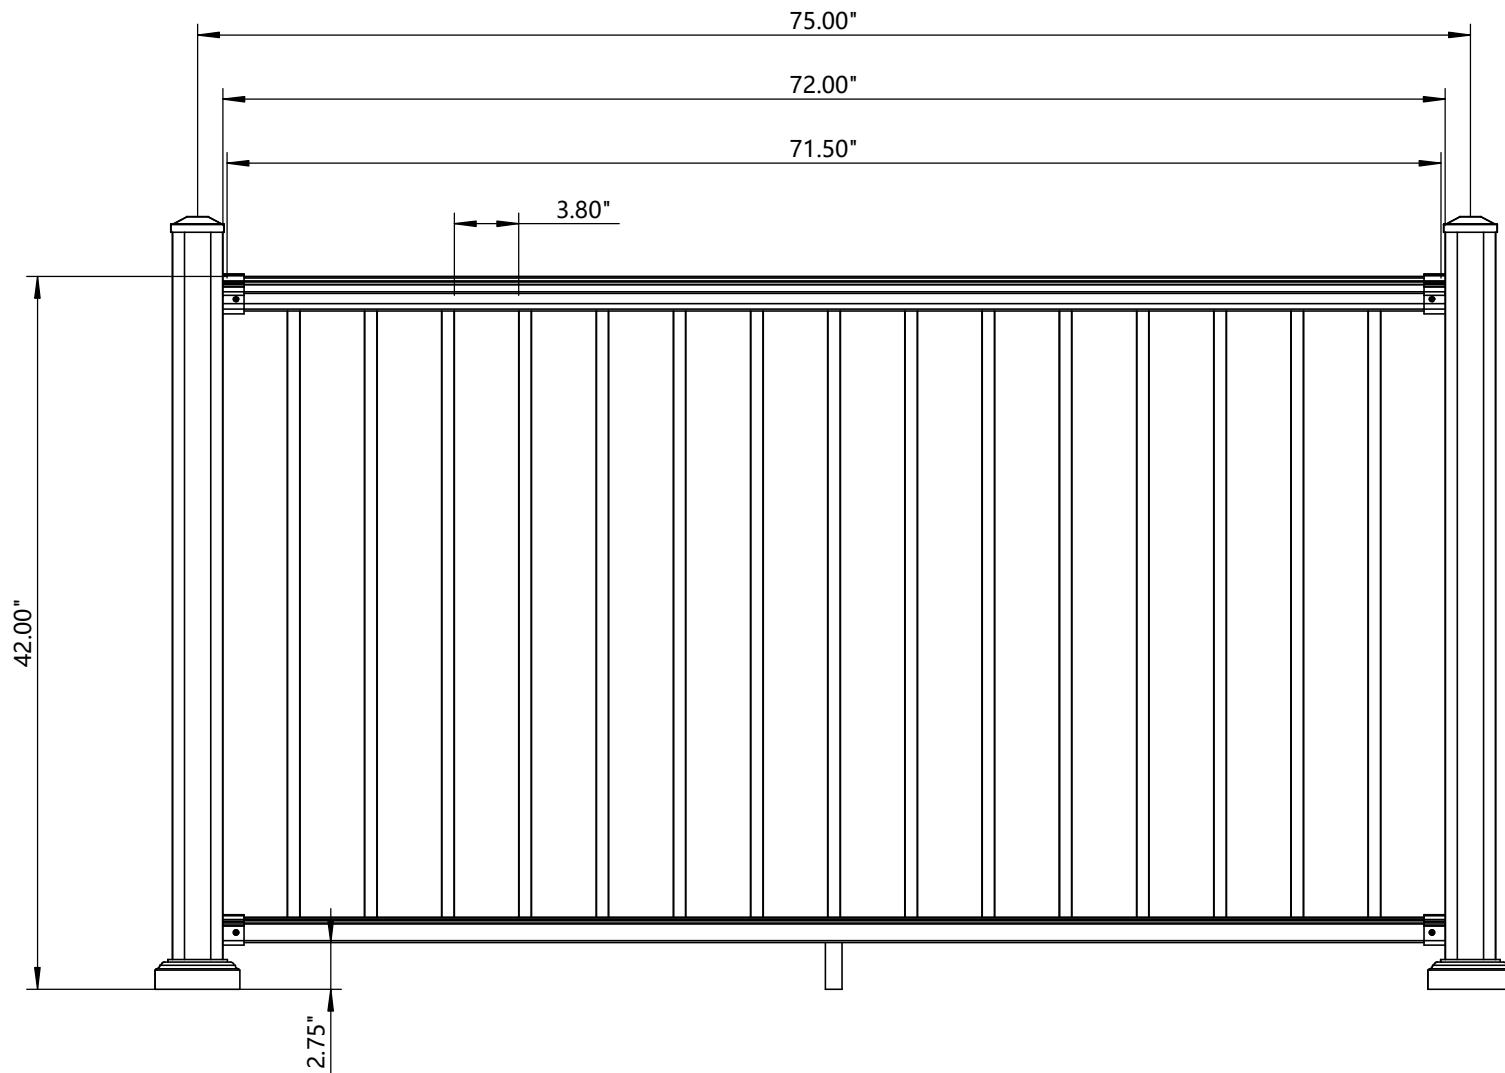

## 72" Width Railing System W/ Square Balusters

Design by		Product name	
Check by		Drawing NO	
Approve by		Revision	A/0
Complete date		Sheet 1	Of 1